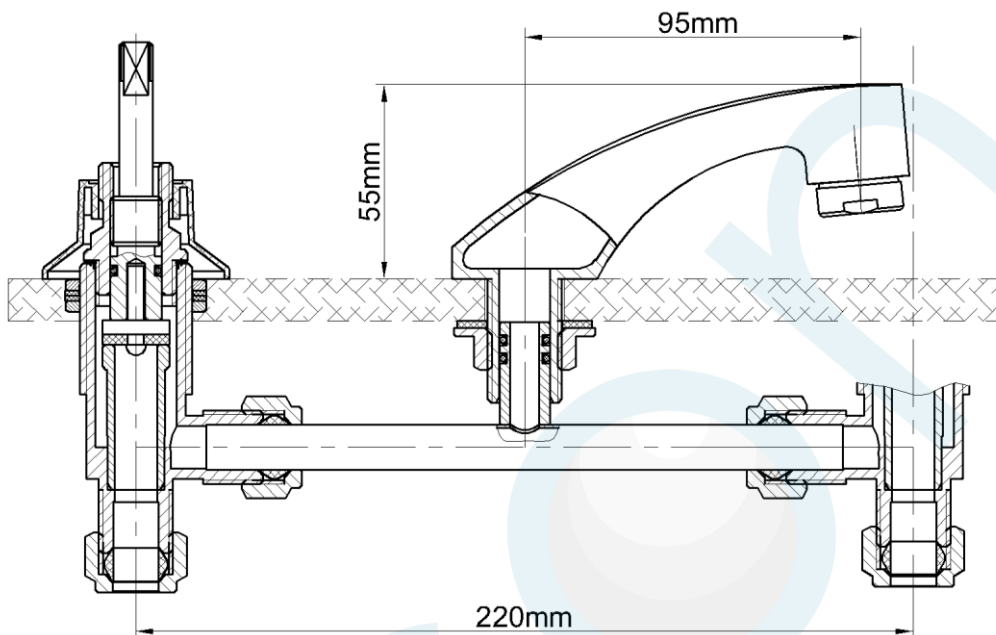

U/S BASIN SET STANDARD SPOUT CP WELS 4 STAR

Product Code : 60483

Brand Name: **elson**

Product Specification

- Complies with AS/NZS 3718, Watermark Licence Number: WMKA 02498
- Material: DR Brass, Complies with AS 2345
- Threads: Complies with AS ISO 7.1, AS ISO 7.2 and AS 1722.2
- End Connectors: Complies with AS 3688
- Suitable for Potable Water, Complies with AS/NZS 4020
- Maximum Working Temperature: 80°C
- Maximum Working Pressure: 1300 KPa
- WELS Rating: 3 STAR 9 L/Min

Additional Feature

- **Double O-ring Seal**

Elson Australasia Pty Ltd

Tel: 02 9625 7899 Fax: 02 9625 7855

Website: www.elson.net.au E-mail: sales@elson.net.au

Version 2.0

Aug. 2020